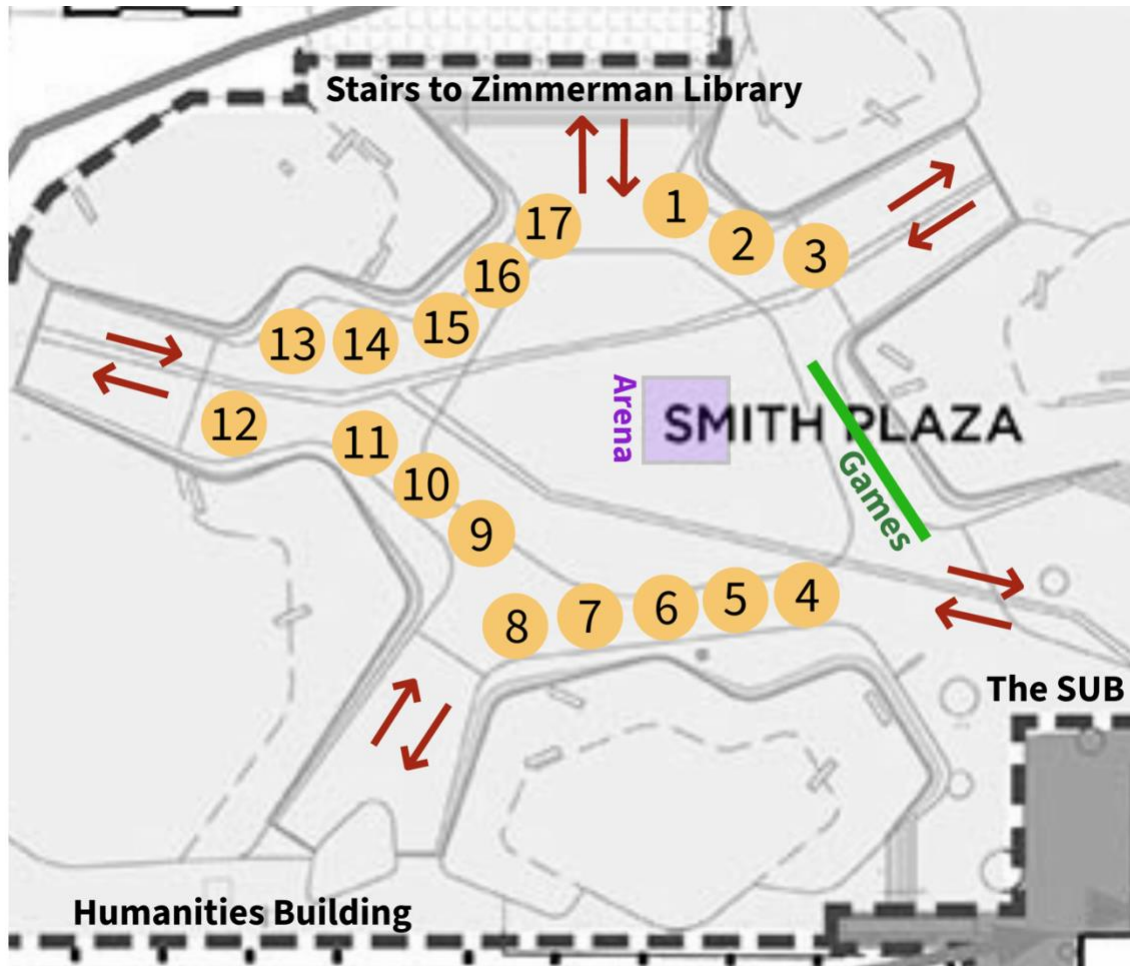

IMS Medieval Times Faire Site Layout

1. IMS Information Table
2. Outreach & Pilgrim Badge Button Making
3. GLAM Club
4. Robin Hood Hat/Dragon Finger Puppet Station
5. Cantores Festivi, Gwen Easterday, Lauri Rigler, and Kathy Wimmer
6. Quodlibet, Julie Smith, Choir Director
7. Weaving, Patty Savignac
8. The ABQ Jackals
9. Arita Porcelain, Kathryne Cyman
10. Ancestral Apothecary, Atava Garcia Swiecicki
11. Medieval Studies Student Association
12. Photobooth, Medieval – Themed Props
13. Temporary Tattoos – Choose your dragon
14. Flower Garlands, Emily Wafer, Owner of Vibes Salon
15. New Mexico Shakespeare Festival
16. Albuquerque Sword Labs
17. Medieval Scripts and Bookmaking